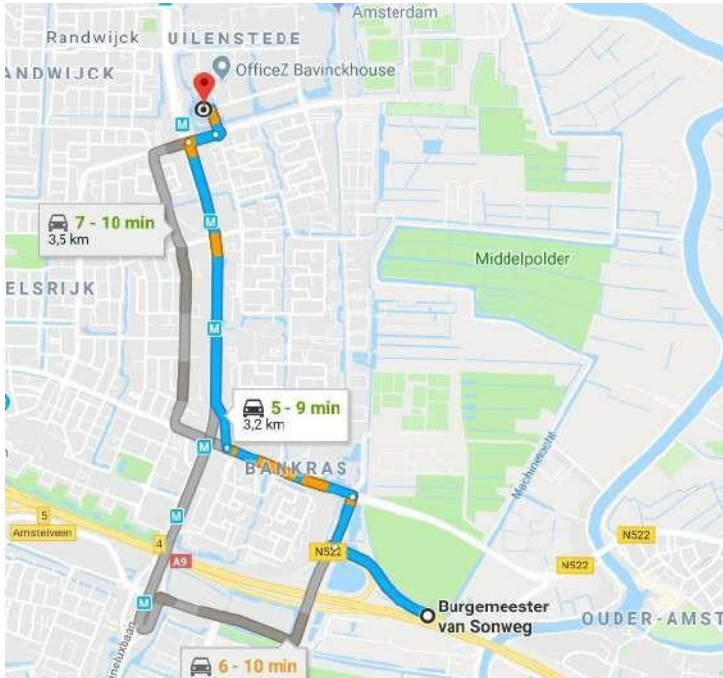

MY CENTER

**RENAULT EURODRIVE
/ M.D.S. PARC**
Prof. W.H. Keesomlaan
12 1183 DJ Amstelveen
PAYS-BAS

**mds.amsterdam
@mdsparc.com
+31 (0)20 890 38 46**

Open all year round by appointment only.

Hotline :

Monday to Friday, 9:00 am to 5:00 pm. Except on public holidays.

Coming from Utrecht via the A9 highway

- 1 From the A9 motorway, take the exit Amstelveen / Amstelveen Zuid (No. 5)
- 2 If you come from the West turn right on the Van der Hooplaan;
If you come from the East turn left on the Van der Hooplaan.
- 3 Follow Van der Hooplaan straight ahead, at the second round about turn left onto the Sportlaan.
- 4 Drive straight ahead and go through the traffic lights. Turn left at the first street after the traffic lights and turn right again at the first street.
- 5 The Renault Eurodrive office is on the left.