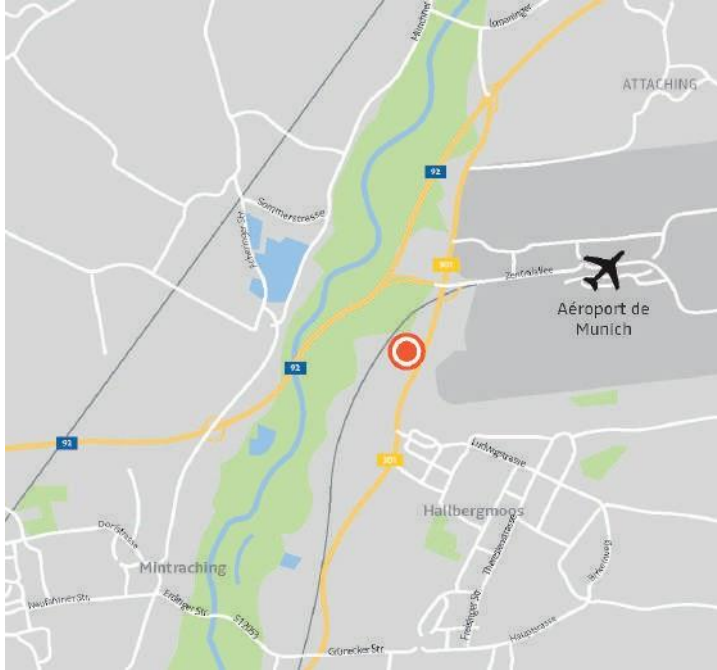

MY CENTER

**RENAULT EURODRIVE
/ M.D.S. PARC**

Aéroport de Munich
Ismaninger Straße 98
85399 Hallbergmoos
ALLEMAGNE,

mds.munich@mdsparc.com
+49 (0)69 33 29 62 46

Open all year round by appointment only.

Hotline :

Drive in Europe with the best premium service

MUNICH F.J. STRAUSS

WHERE CAN I FIND MY CENTER ?

From Langenpreising

- 1 Take the A92/E53 towards Munich for 19km.
- 2 Exit 7 Hallbergmoos.
- 3 Take K44 for 4km.

GPS coordinates

N 48° 20' 26.41"
E 11° 43' 58.66"

Attention: The MDS center is in a secluded building.

From Munich

- 1 Take the A9 for 20km.
- 2 Exit 68 Munich airport
- 3 Follow A92/E53 for 8km.
- 4 Exit 6 Munich airport, Hallbergmoos.
- 5 Exit Hallbergmoos
- 6 Take ST 2084 and K44 for 2km.