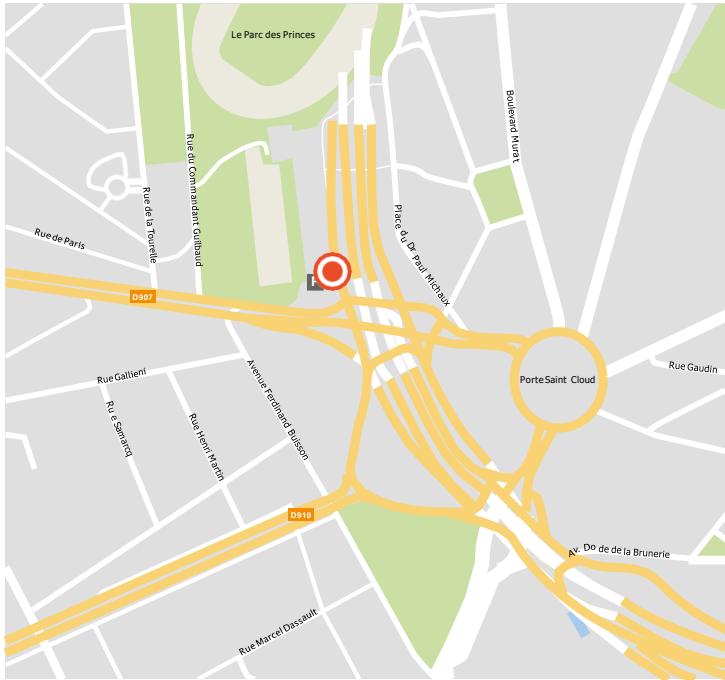

PARIS DOWNTOWN

WHERE CAN I FIND MY CENTER?

Coming from the Boulevard Périphérique

- 1 Take the direction shown as «Porte de Saint Cloud».
- 2 When you get to Avenue de la Porte de Saint Cloud, go onto the «Porte de Saint Cloud» parking area.
- 3 The delivery center is inside.