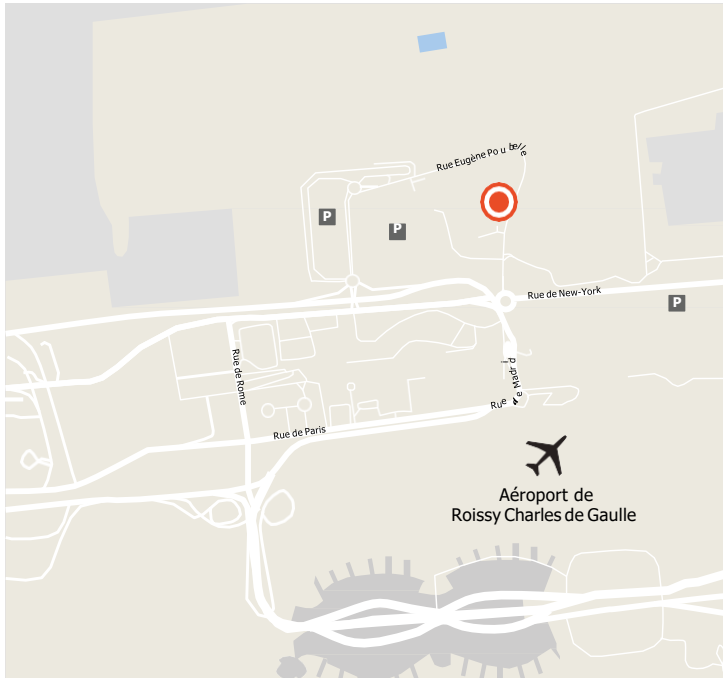

MY CENTER

**RENAULT EURODRIVE
/ TT CAR TRANSIT**

Rue Eugène Poubelle
77990 Le Mesnil
Amelot FRANCE

Open all year long by appointment only.

Switchboard hours :
All year from 6:00 am to 6:00
pm.

Infocdg@ttroissy.net

+33 (0)1 48 62 37 53

Drive in Europe with the best premium service

PARIS ROISSY - CHARLES DE GAULLE

WHERE CAN I FIND MY CENTER?

Coming from the terminal

- 1 Continue to follow **Parking PX**.
- 2 At the roundabout, follow **Transit Temporaire** then **TTCAR**.
- 3 Enter and park in the parking lot.

Coming by bus

Air France bus from Paris Porte Maillot and Roissybus from Place de l'Opéra.

Coming by train

RER line B from Châtelet les Halles to CDG1 Airport station then shuttle to the TT Car Transit car park.