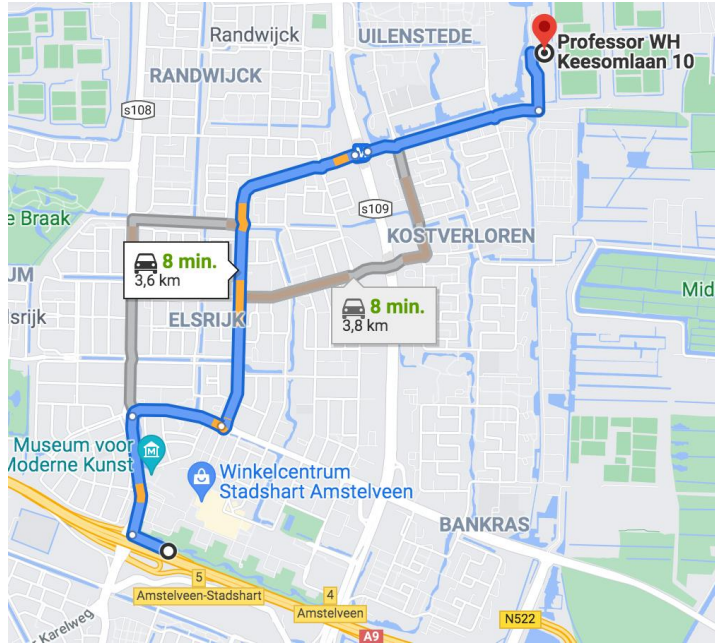

MY CENTER

RENAULT EURODRIVE / M.D.S. PARC

Prof. W.H. Keesomlaan
12 1183 DJ Amstelveen
PAYS-BAS

mds.amsterdam
@mdsparc.com
+31 (0)20 890 38 46

Open all year round by appointment only.

Hotline :

Monday to Friday, 9:00 am to 5:00 pm. Except on public holidays.

Coming from Utrecht via the A9 highway

- 1 Drive northwest towards Keizer Karelweg / s108
- 2 Turn right onto Keizer Karelweg / s108
3. At the roundabout, take the 1st exit onto Meester G. Groen van Prinstererlaan
- 4 At the roundabout, take the 3rd exit onto Rembrandtweg
- 5 At the roundabout take the 2nd exit
- 6 Follow the road to the Rembrandtweg / de Saskia van Uylenburgweg
- 7 Turn left onto Professor W.H. keesomlaan