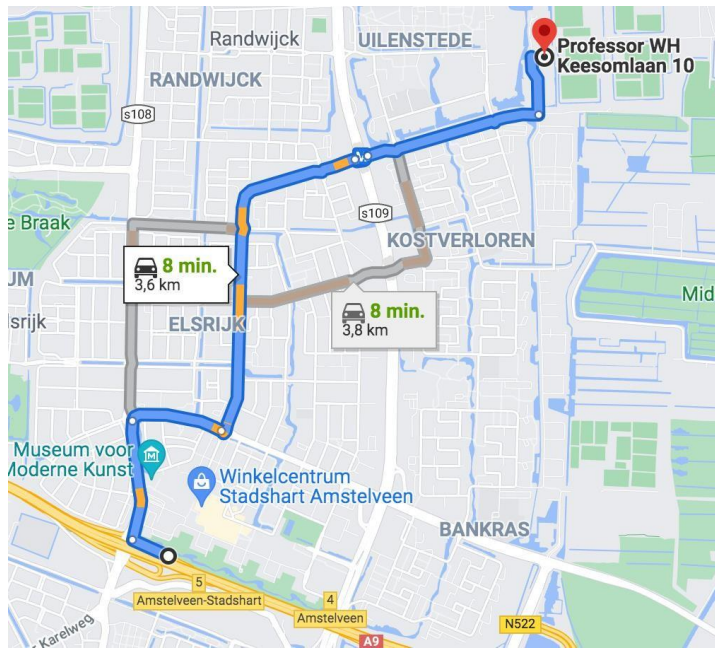

# AMSTERDAM SCHIPHOL

### Coming from Utrecht via the A9 highway

- 1 Drive northwest towards Keizer Karelweg / s108
- 2 Turn right onto Keizer Karelweg / s108
3. At the roundabout, take the 1st exit onto Meester G. Groen van Prinstererlaan
- 4 At the roundabout, take the 3rd exit onto Rembrandtweg
- 5 At the roundabout take the 2nd exit
- 6 Follow the road to the Rembrandtweg / de Saskia van Uylenburgweg
- 7 Turn left onto Professor W.H. keesomlaan

### GPS coordinates

N 52° 19' 14.01"  
E 4° 52' 52.57"