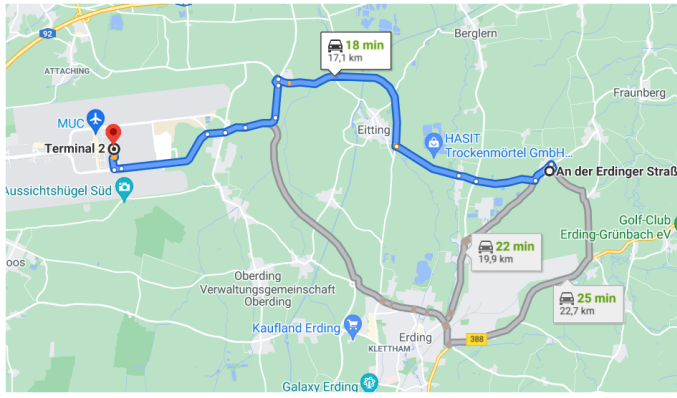

MY CENTER

**RENAULT EURODRIVE
/ M.D.S. PARC**

LOG IN OUT GmbH
– An der
Erdingerstrasse 5a /
85447 Fraunberg,
ALLEMAGNE

mds.munich@mdsparc.com

+33 6 30 94 30 82

+49 89 416 114 600

Open all year round by appointment only

MUNICH F.J. STRAUSS

WHERE CAN I FIND MY CENTER ?

From Langenpreising

- 1 Take the A92/E53 towards Munich for **19km.**
- 2 Exit 7 Hallbergmoos.
- 3 Take K44 for 4km.

GPS coordinates

N 48° 20' 26.41"
E 11° 43' 58.66"

Attention: The MDS center is in a secluded building.

From Munich

- 1 Take the A9 for 20km.
- 2 Exit 68 Munich airport
- 3 Follow A92/E53 for 8km.
- 4 Exit 6 Munich airport, Hallbergmoos.
- 5 Exit Hallbergmoos
- 6 Take ST 2084 and K44 for 2km.