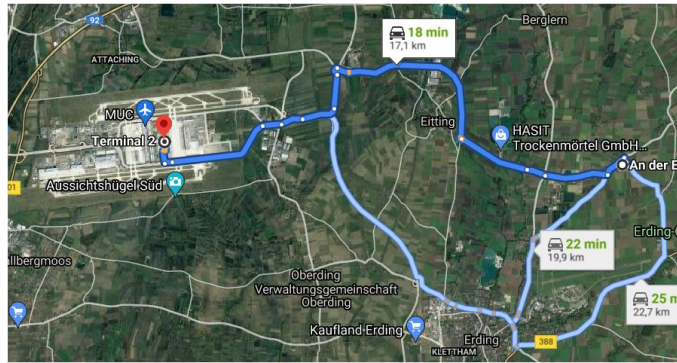

MUNICH F.J. STRAUSS

WHERE CAN I FIND MY CENTER ?

From Langenpreising

- 1 Take the A92/E53 towards Munich for **19km.**
- 2 Exit 7 Hallbergmoos.
- 3 Take K44 for 4km.

GPS coordinates

N 48° 20' 26.41"
E 11° 43' 58.66"

Attention: The MDS center is in a secluded building.

From Munich

- 1 Take the A9 for 20km.
- 2 Exit 68 Munich airport
- 3 Follow A92/E53 for 8km.
- 4 Exit 6 Munich airport, Hallbergmoos.
- 5 Exit Hallbergmoos
- 6 Take ST 2084 and K44 for 2km.