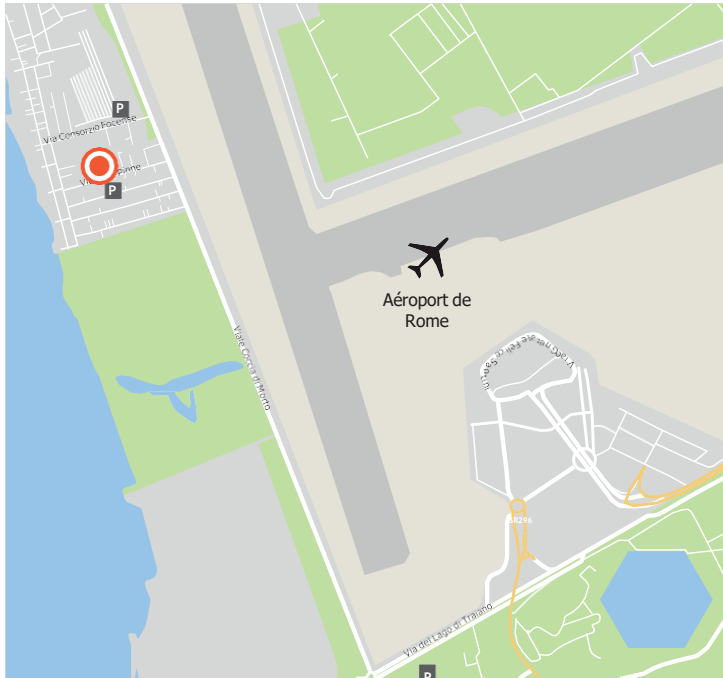

Drive in Europe with the best premium service

ROME FIUMICINO

WHERE CAN I FIND MY CENTER?

Direction Rome Fiumicino Airport:

- 1 Take **Ostia Fiumicino** direction and **North Fiumicino**.
- 2 follow the signs **Parking Blu** (signposted road).