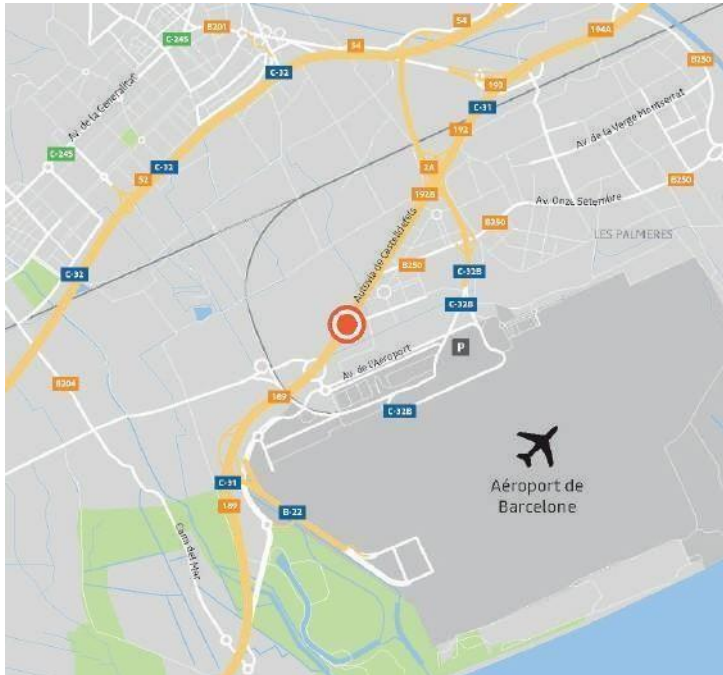

## MY CENTER

**RENAULT EURODRIVE  
/ M.D.S. PARC**

Avinguda de les Garrigues,  
Poligon Mas Blau II -  
Intersection Carrer de l'alt  
Camp  
08820 El Prat de Llobregat

**[mds.barcelone@mdsparc.com](mailto:mds.barcelone@mdsparc.com)**  
**+33 (0) 6 08 04 98 06**

### Coming from Barcelona

- 1 Take highway B-10 towards El Prat airport.
- 2 Continue on E-90 and take exit 18 toward C-31 (El Prat de Llobregat/Castelldefels/Aeroport).
- 3 Take exit 190 Viladecans/Cargoparc
- 4 At the roundabout, take the third exit.
- 5 1st right, then right, the center is on the left, next to MRW.

### GPS coordinates

N 41° 18' 28"  
E 2° 3' 59"